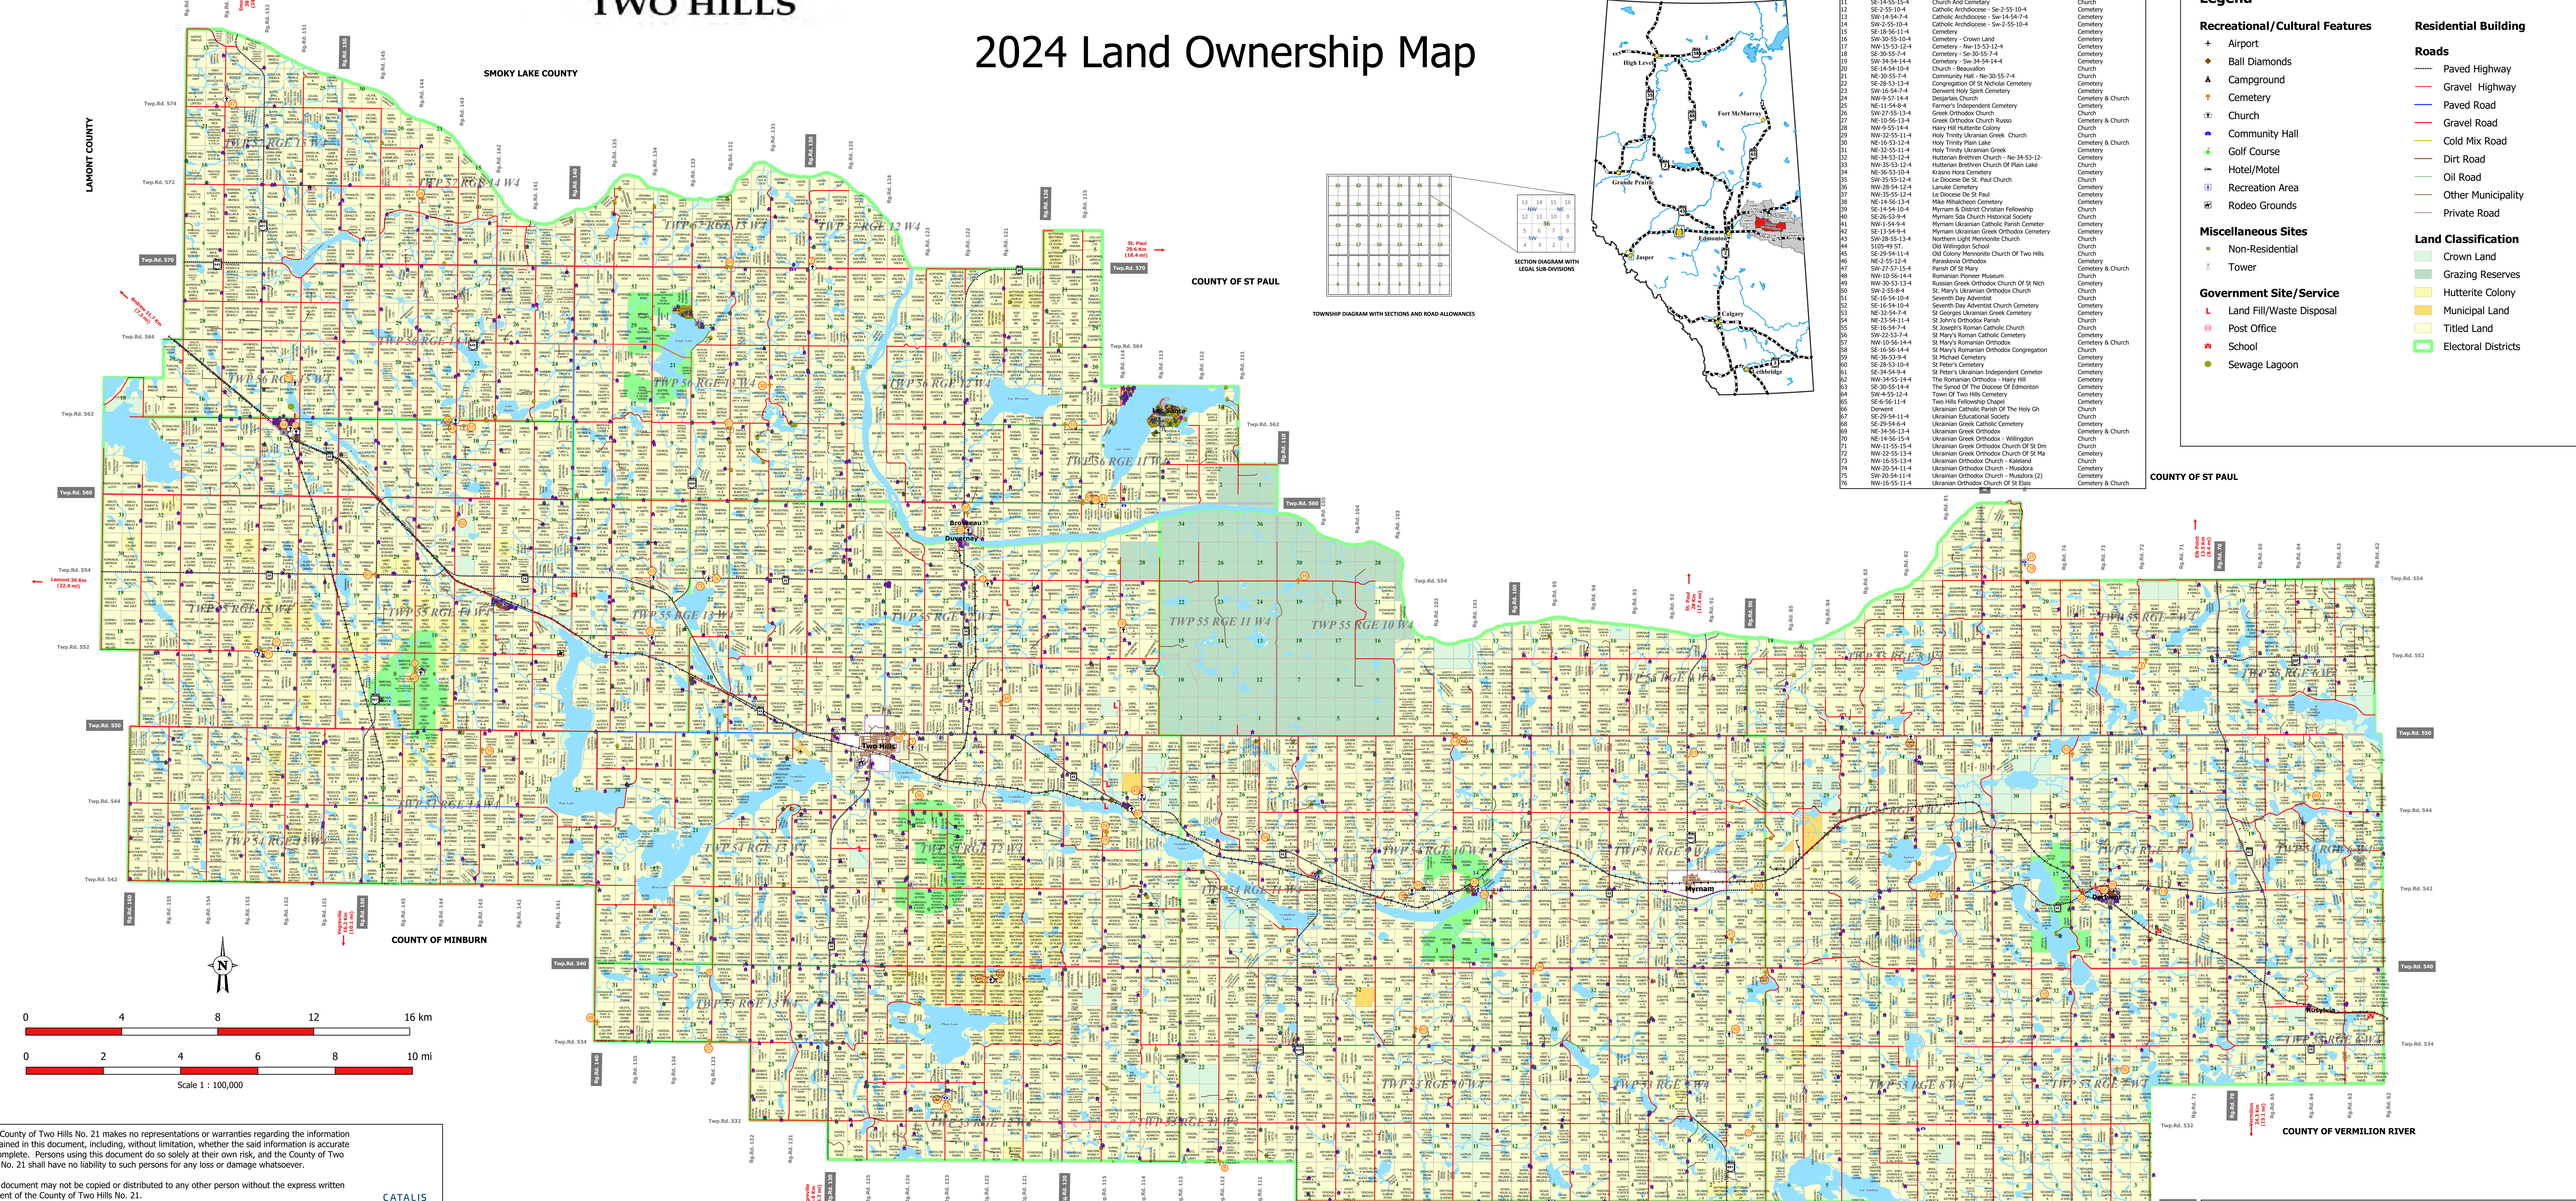

County of Two Hills No. 21

2024 Land Ownership Map

Legend	
	Airport
	Ball Diamonds
	Campground
	Cemetery
	Church
	Community Hall
	Golf Course
	Hotel/Motel
	Recreation Area
	Rodeo Grounds
	Non-Residential
	Tower
	Land Fill/Waste Disposal
	Post Office
	School
	Sewage Lagoon
	Paved Highway
	Gravel Highway
	Paved Road
	Gravel Road
	Cold Mix Road
	Dirt Road
	Oil Road
	Other Municipality
	Private Road
	Crown Land
	Grazing Reserves
	Hutterite Colony
	Municipal Land
	Titled Land
	Electoral Districts

The County of Two Hills No. 21 makes no representations or warranties regarding the information contained in this document, including, without limitation, whether the said information is accurate or complete. Persons using this document do so solely at their own risk, and the County of Two Hills No. 21 shall have no liability to such persons for any loss or damage whatsoever.

This document may not be copied or distributed to any other person without the express written consent of the County of Two Hills No. 21.

© 2024 County of Two Hills No. 21. All Rights Reserved.

Compiled from the Rural Cadastral Base (1:20,000 Digital Base), June 12, 2024.
Land Ownership derived from municipal tax data, July 15, 2024.
Building/Site/Feature information compiled from municipal assessment data, December 2023.

NOT RESPONSIBLE FOR ERRORS OR OMISSIONS.